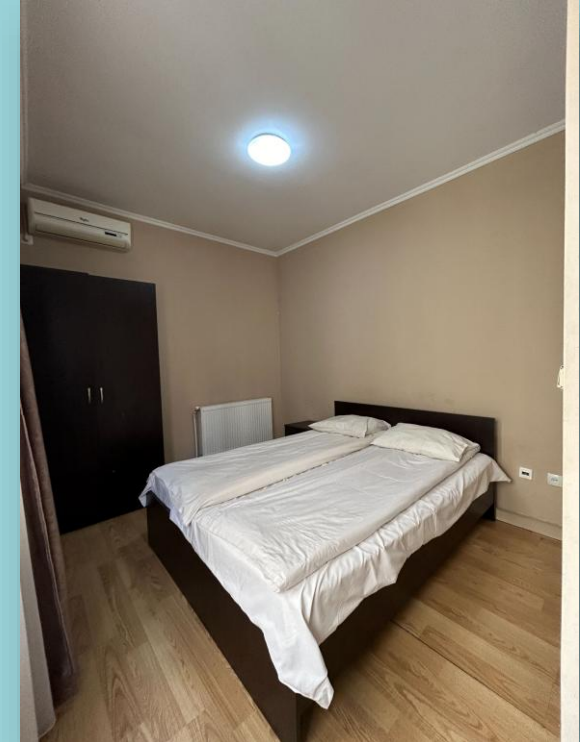

### Gotua Dorm

from \$150/month (all bills incl.)

- 📍 Near Technical University Metro
- ✅ Private bathrooms
- ✅ Onsite game room, dining area, and laundry
- 🌍 Perfect for a diverse and international student community
- ➡ Budget-friendly and fully equipped!

### Marjanishvili Suites

From \$250/month for the private room

- 📍 2 min walk from Marjanishvili Metro
- 🏠 Stylish private rooms with hotel-style comfort
- ❄️ Air conditioning & large windows
- 🏡 Ideal for students who want both comfort and city-center convenience

### Marjanishvili Residence

From \$225/month for the private room

- 📍 5 min from Marjanishvili Metro
- 🏠 Efficient layout in a smaller dorm setting
- 💡 Great for quiet, independent living
- 🏡 Affordable, central, and student-ready